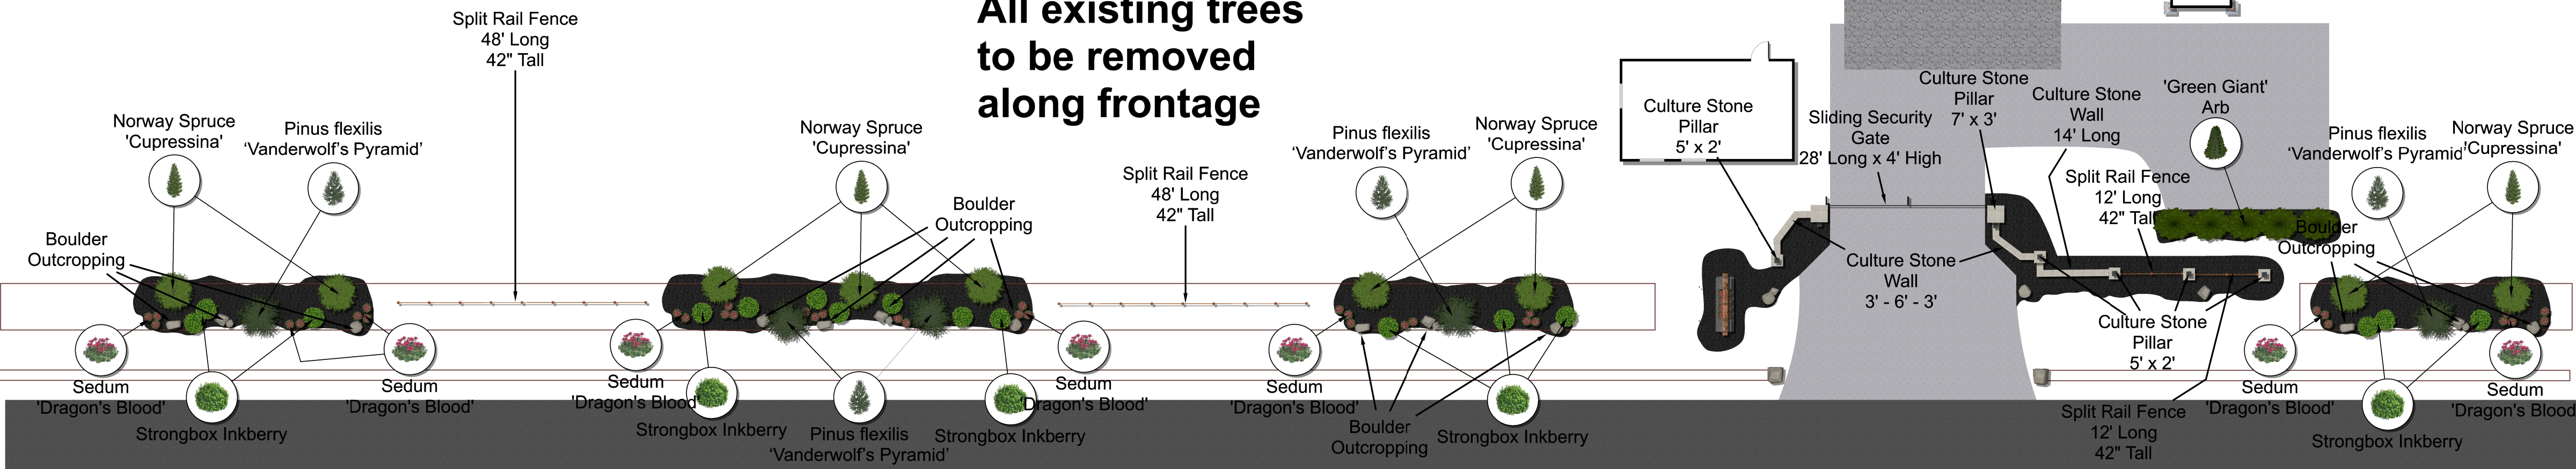

Design by:

4590 Massillon Rd.
North Canton, OH 44720

Front Entrance/Mounding Design
Designer: Matthew Marciniak

SCALE
1" = 20'

Page
1/1

Phone Number: 330-730-1923
Sproutlandscaping.akron@gmail.com

Plant Legend

Symbol	Qty	Common
	9	Picea abies 'Cupressina'
	5	Pinus flexilis 'Vanderwolf's Pyramid'
	37	Sedum+Dragons+Blood
	16	Strongbox Inkberry
	5	Thuja 'Green Giant'

Parking Lot
Tree Screen

All existing trees
to be removed
along frontage

flexilis
'Vanderwolf's Pyramid'

Picea abies 'Cupressina'

**Sedum
'Dragon's Blood'**

**Strongbox
Inkberry Holly**

North Side

South Side

'Little Lime Punch' Hydrangea

'Ice Dance' Carex

Spot Light Centered to face 4ft from base

Boulder Outcropping

Spot Light Centered to face 4ft from base

Plant Legend		
Symbol	Qty	Common
	4	Double Play Doozie® - Spiraea
	8	'Ice Dance' Carex
	2	'Little Lime Punch' Hydrangea
	4	'Little Lime' Hydrangea
	6	'Fire Chief' Arb