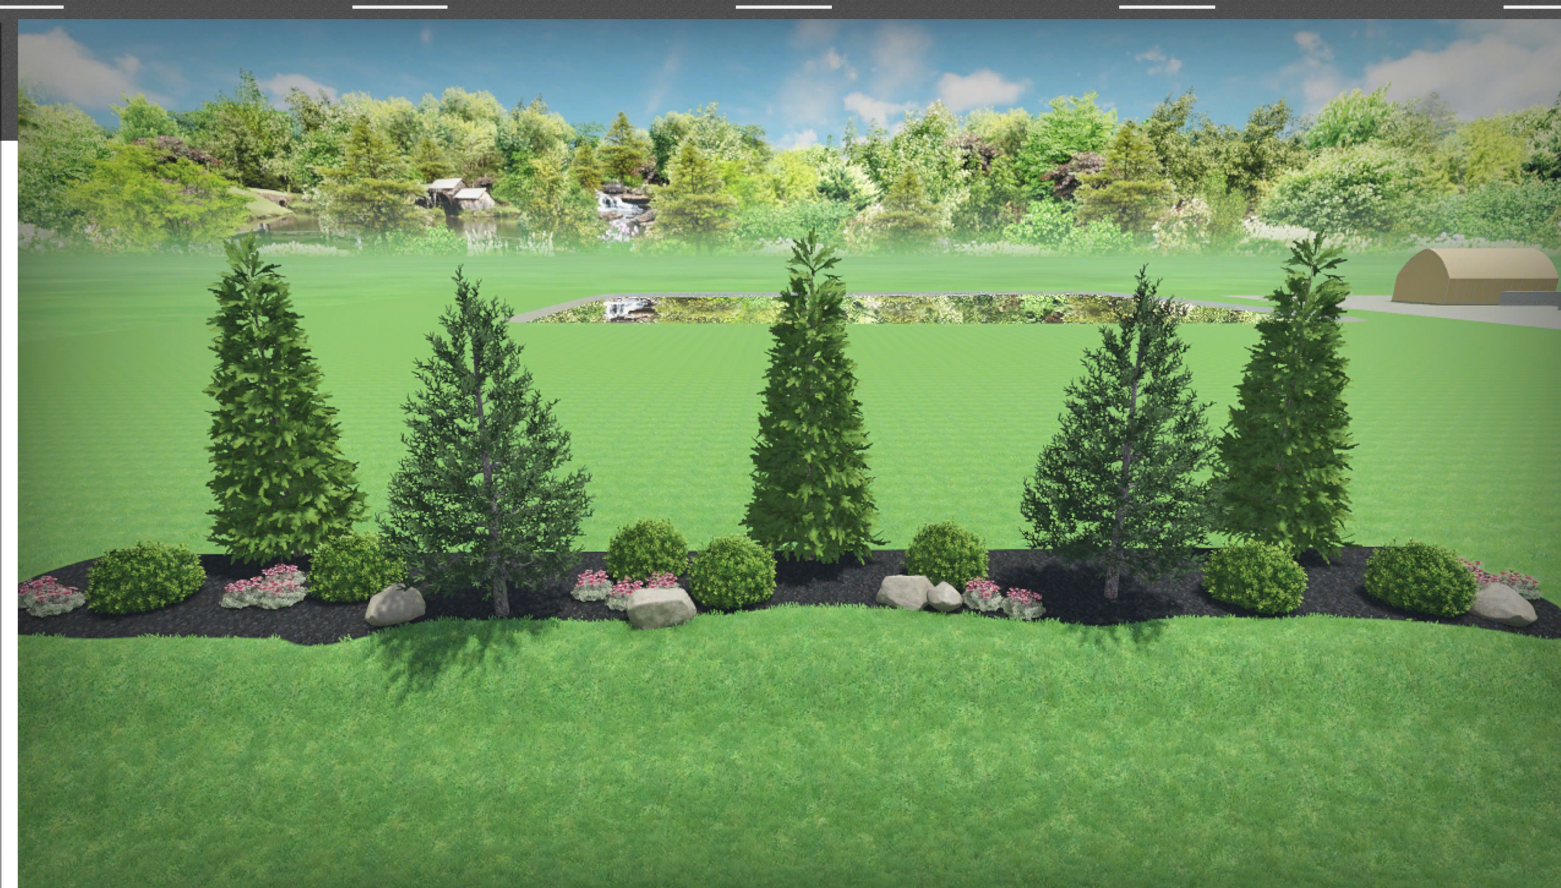

Design by:

4590 Massillon Rd.
North Canton, OH 44720

Front Entrance/Mounding Design
Designer: Matthew Marciniak

SCALE
1" = 20'

Page
1/1

Phone Number: 330-730-1923
Sproutlandscaping.akron@gmail.com

Plant Legend

Symbol	Qty	Common
	9	Picea abies 'Cupressina'
	5	Pinus flexilis 'Vanderwolf's Pyramid'
	37	Sedum+Dragons+Blood
	16	Strongbox Inkberry
	5	Thuja 'Green Giant'

Parking Lot
Tree Screen

All existing trees
to be removed
along frontage

Spot Light Centered to face 4ft from base

Boulder Outcropping

Spot Light Centered to face 4ft from base

Plant Legend		
Symbol	Qty	Common
	4	Double Play Doozie® - Spiraea
	8	'Ice Dance' Carex
	2	'Little Lime Punch' Hydrangea
	4	'Little Lime' Hydrangea
	6	'Fire Chief' Arb