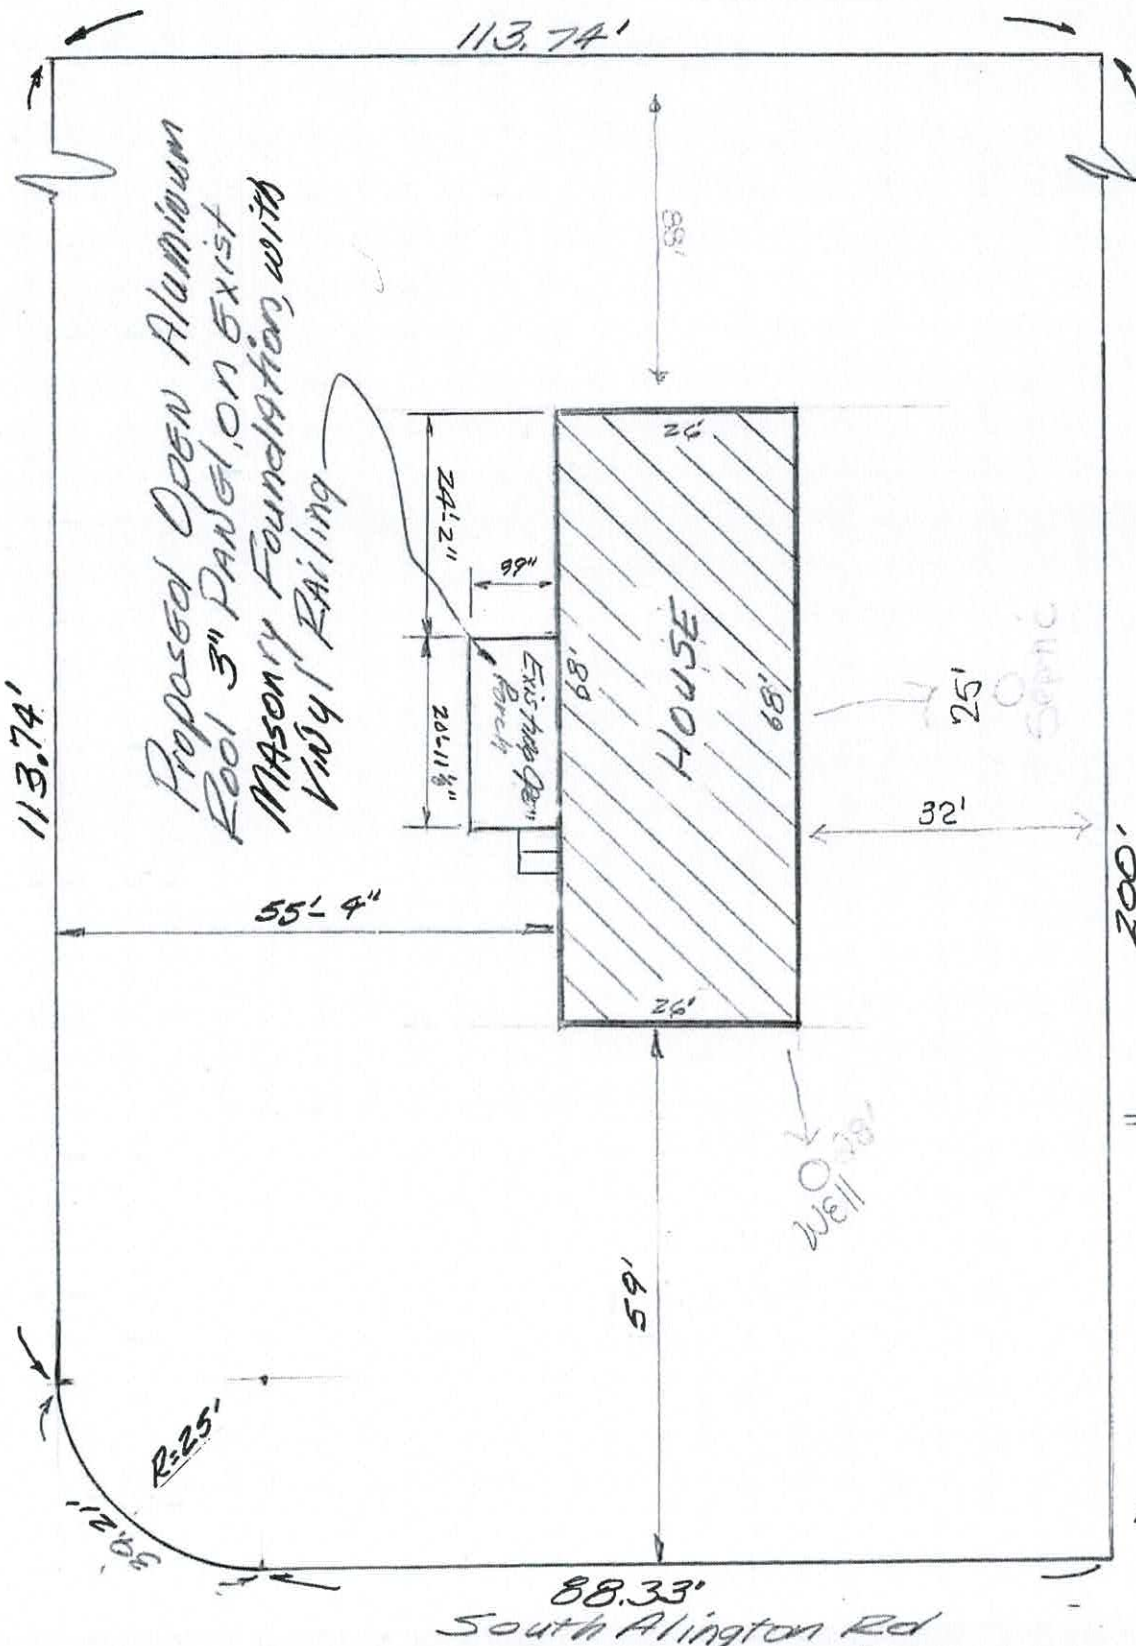

53' Hse to Rd
 44' Porch to Rd.

Plot Plan

1"=20'
 Parcel #2808522

HOMEOWNERS:
 SHELLA & DAVID WENHART
 5536 S. Arlington Road
 CLINTON (GREEN), OH 44216
 330-631-9909

Contractors
 AMERICAN PATIO ROOMS
 1690 EAST WATERLOO Rd.
 AKRON, OH 44306
 330-733-7561